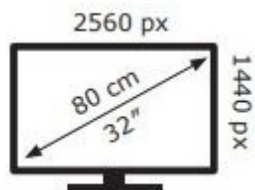

ENERG 

PHILIPS

32M1C5500VL

32 kWh/1000h

ABCDEF**G**

57 kWh/1000h

2019/2013